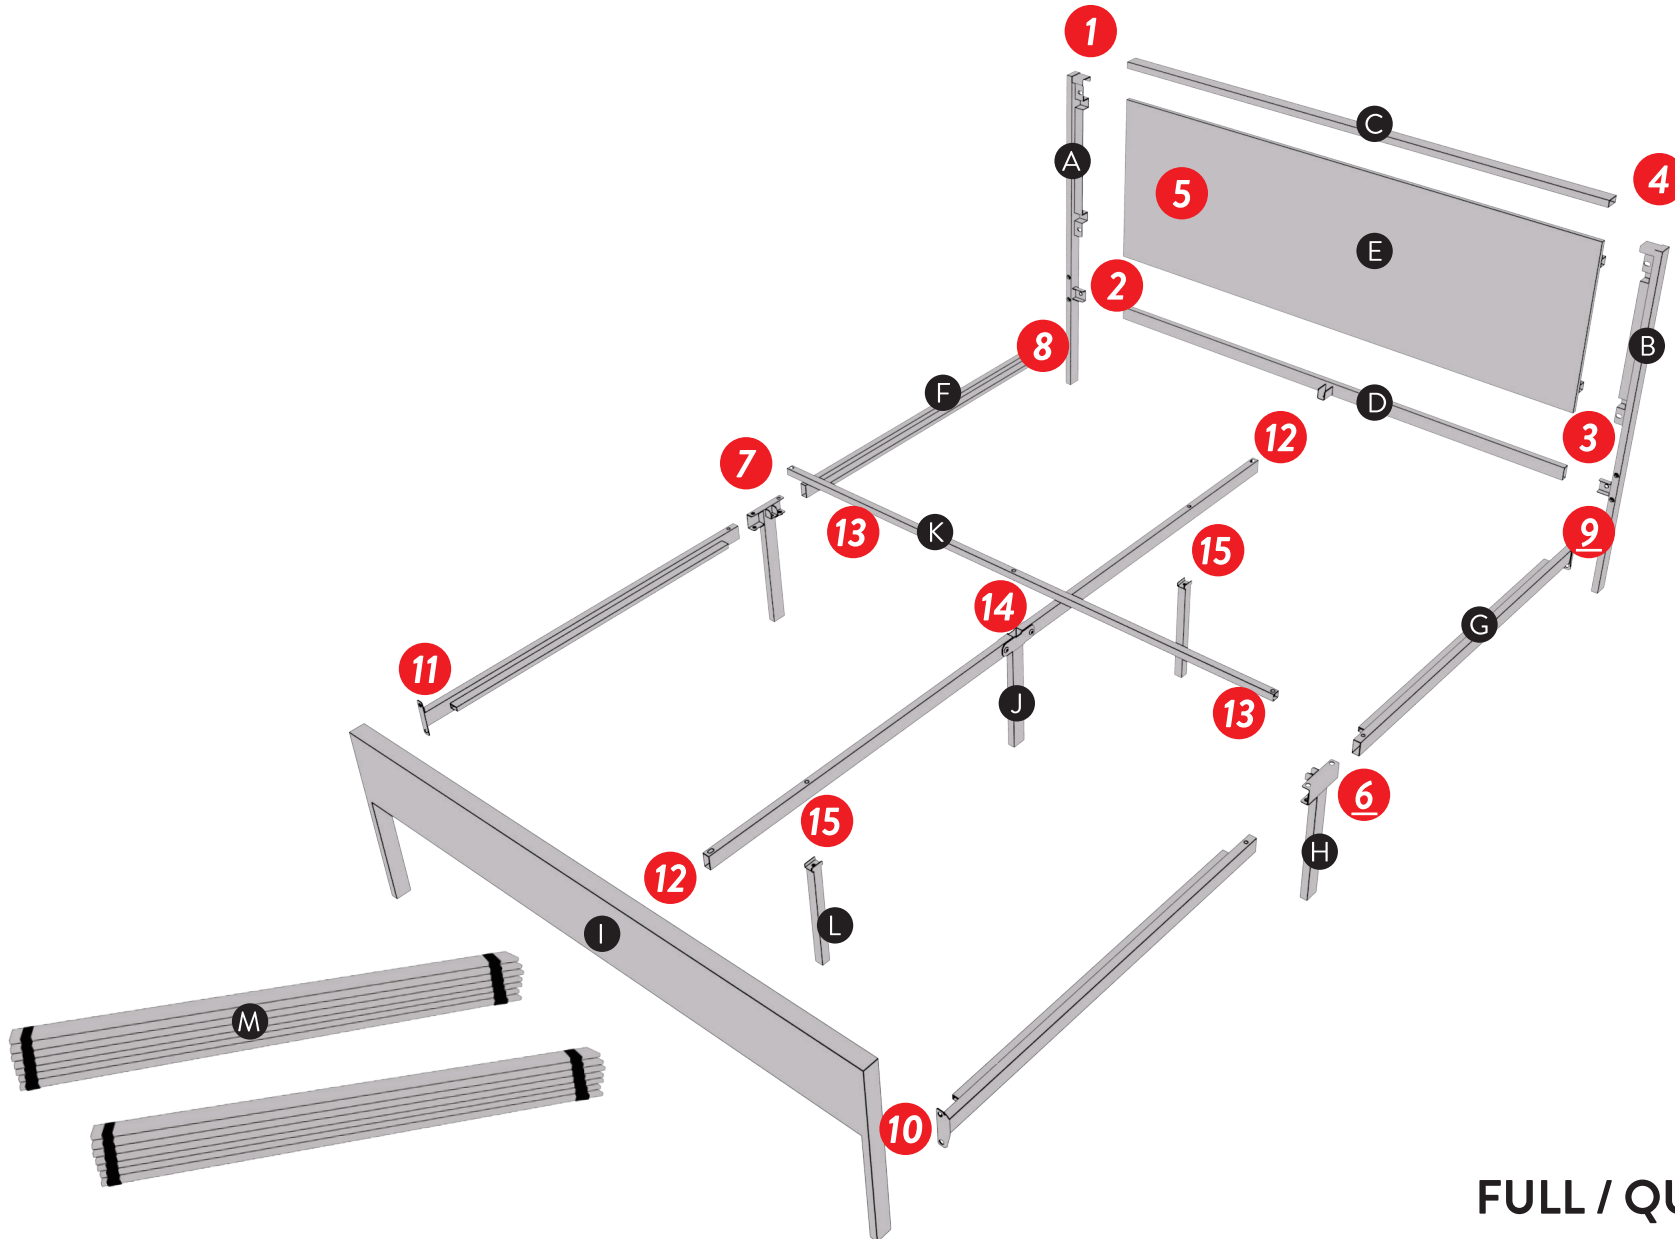

MULTI-MATERIAL BED

SERIES 20A-L-01

FULL / QUEEN / KING

ASSEMBLY INSTRUCTIONS

FULL / QUEEN / KING

PARTS LIST

A X 1 pc

B X 1 pc

C X 1 pc

D X 1 pc

E X 1 pc

F X 2 pcs

G X 2 pcs

H X 2 pcs

I X 1 pc

J X 1 pc

K X 1 pc

L X 2 pcs

M X 2 pcs

S X 16 pcs

 M8 x 12mm

T X 2 pcs

 M8 x 30mm

U X 8 pcs

S X 4 pcs
M8 x 12mm

2

S X 4 pcs
M8 x 12mm

3

U X 4 pcs
M8 x 55mm

4

S X 8 pcs
M8 x 12mm

5